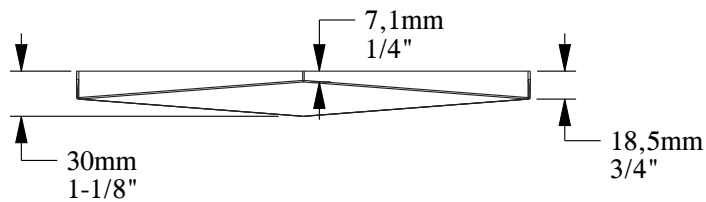

SCALE 1:5

SCALE 1:5

Installation area: 0,078 m<sup>2</sup>

**ORAC**<sup>®</sup>  
DECOR

Biekorfstraat 32  
8400 Oostende - Belgium  
Tel +32 (0)59 80 32 52  
www.oracdecor.com  
info@oracdecor.com

Part name: W105

Designed by: ORAC

Designed on: 08-Feb-2017

Unless otherwise specified: all dimensions are in millimeters and inches, scale 1:1, length 2 meters

All information in this document is Orac's exclusive property. It may in no case be reproduced, even partly, be communicated to a third party or used for any possible purpose without ORAC's express written permission. Further legal information can be found at <https://www.oracdecor.com/en/general-sales-conditions>